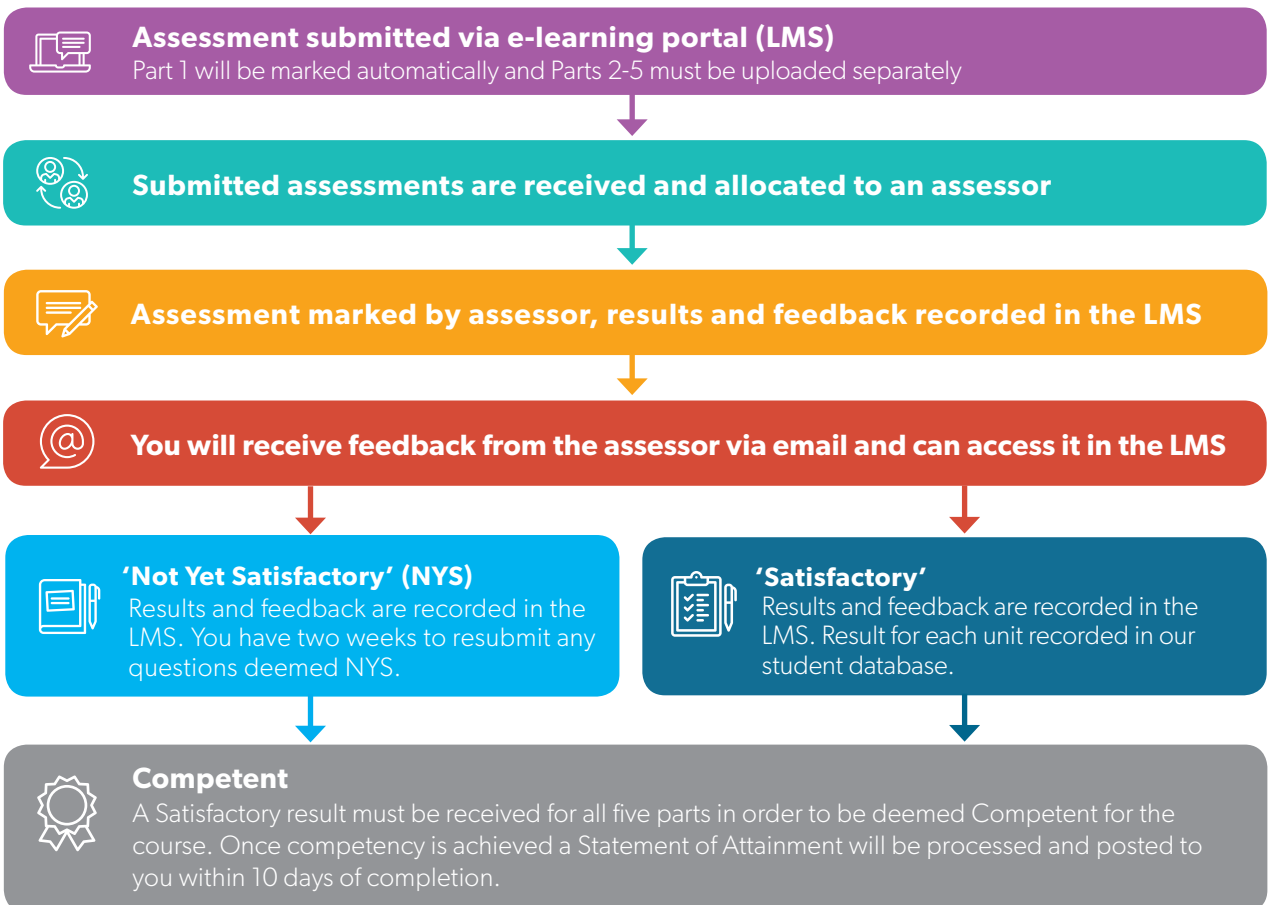

Assessment process

Please note:

Assessment processing, and issuing of results, will be finalised within 20 days. Please do not contact REIWA Training for your results unless we are outside of the 20 days.